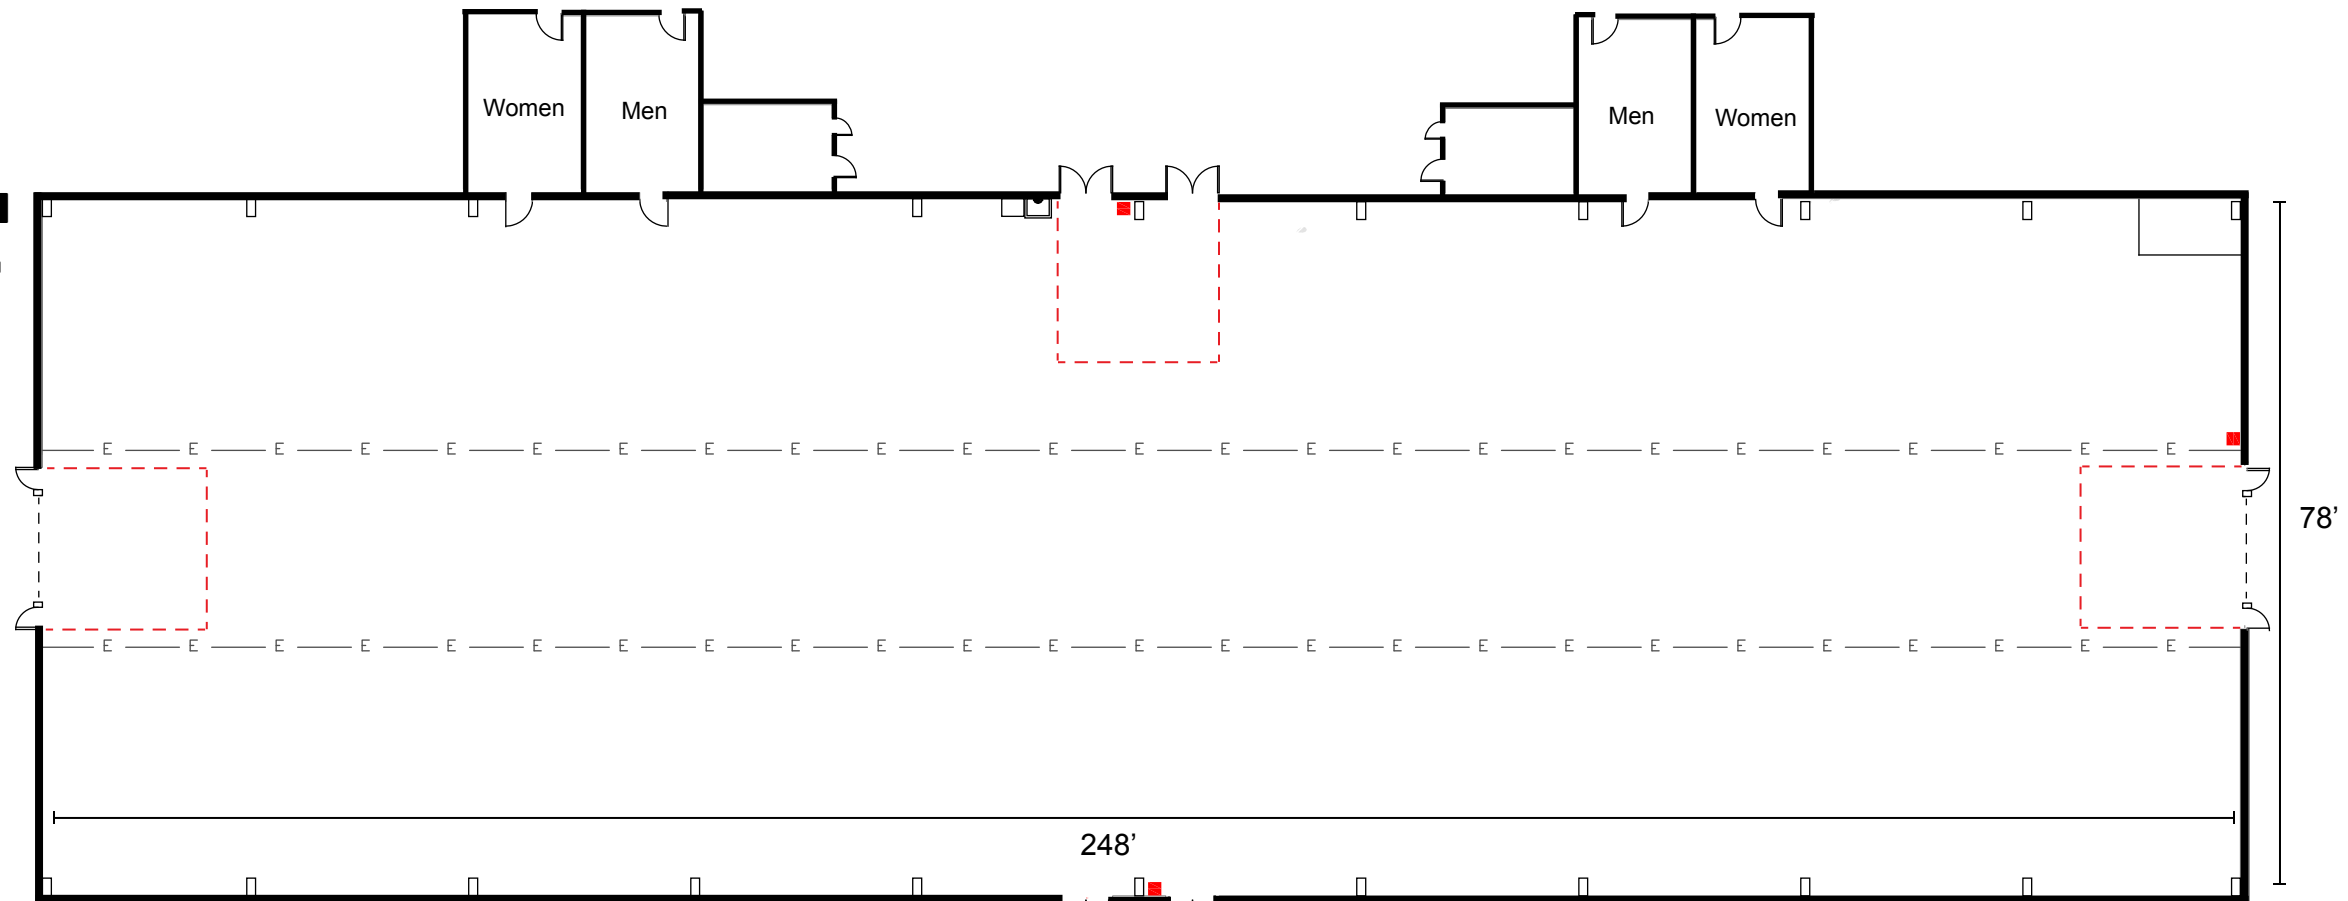

WESLEY BOLIN
19,344 SQ. FT.

HACIENDA DE MEXICO
12,546 SQ. FT.

HOME ARTS BUILDING
10,716 SQ. FT.

8' _____
10' _____
20' _____