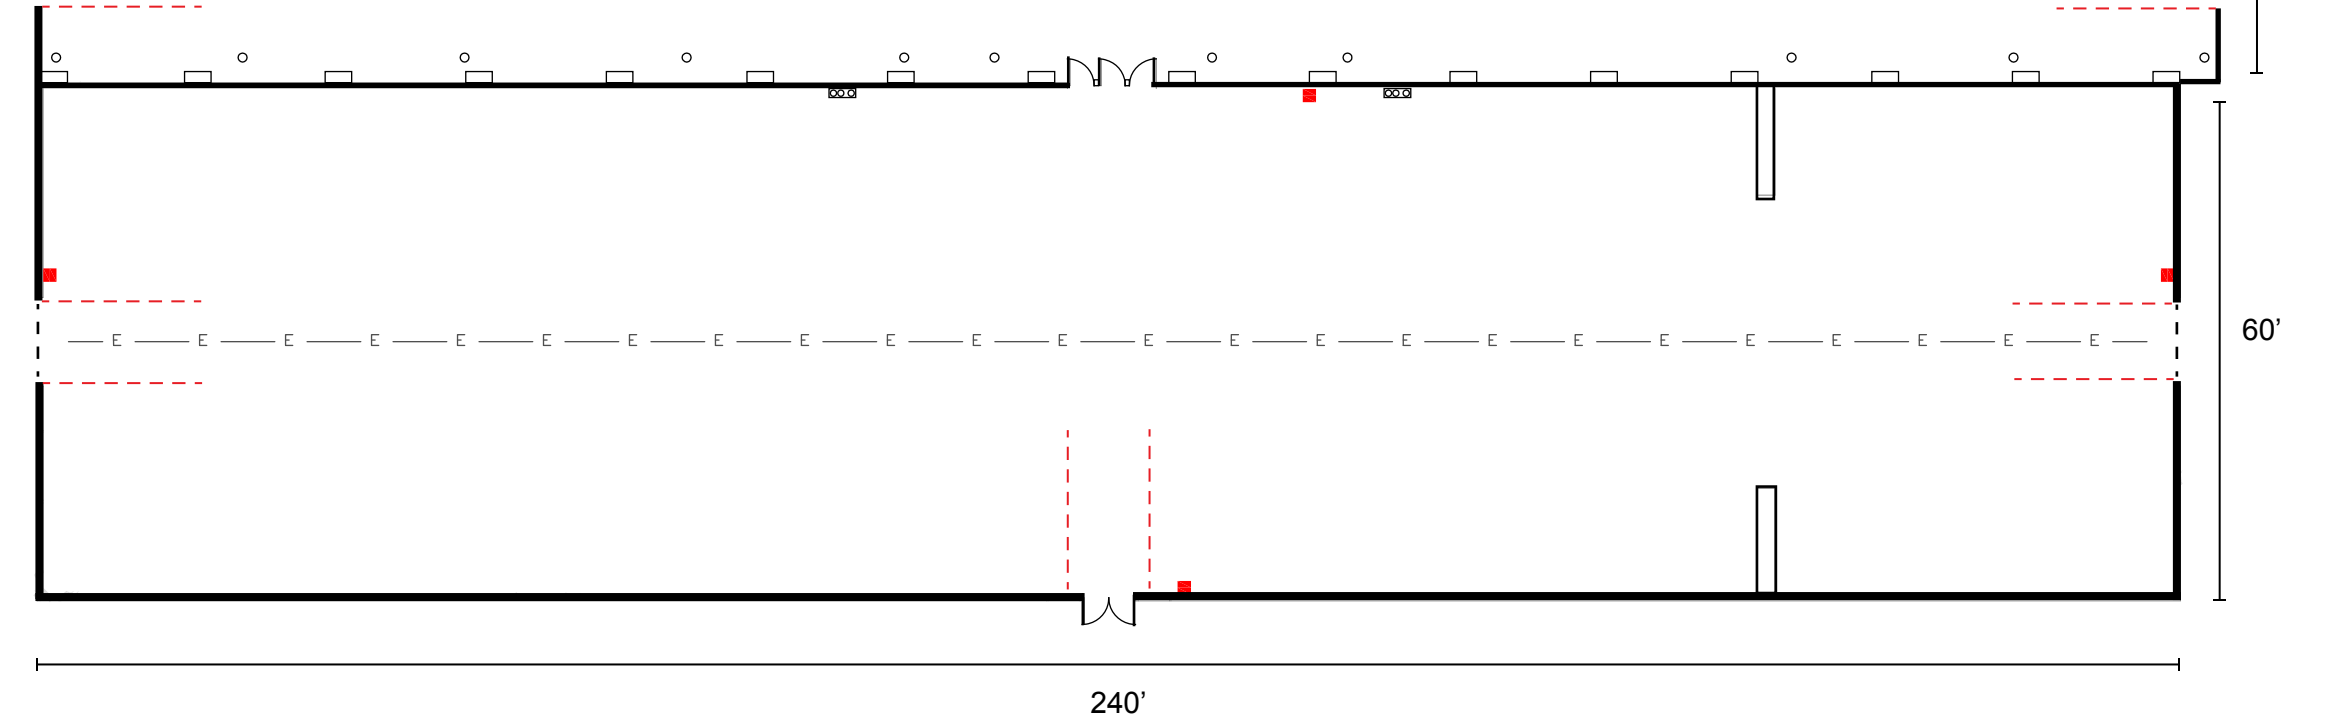

WESLEY BOLIN
19,344 SQ. FT.

HACIENDA DE MEXICO
12,546 SQ. FT.

HOME ARTS BUILDING
10,716 SQ. FT.

8' _____
10' _____
20' _____